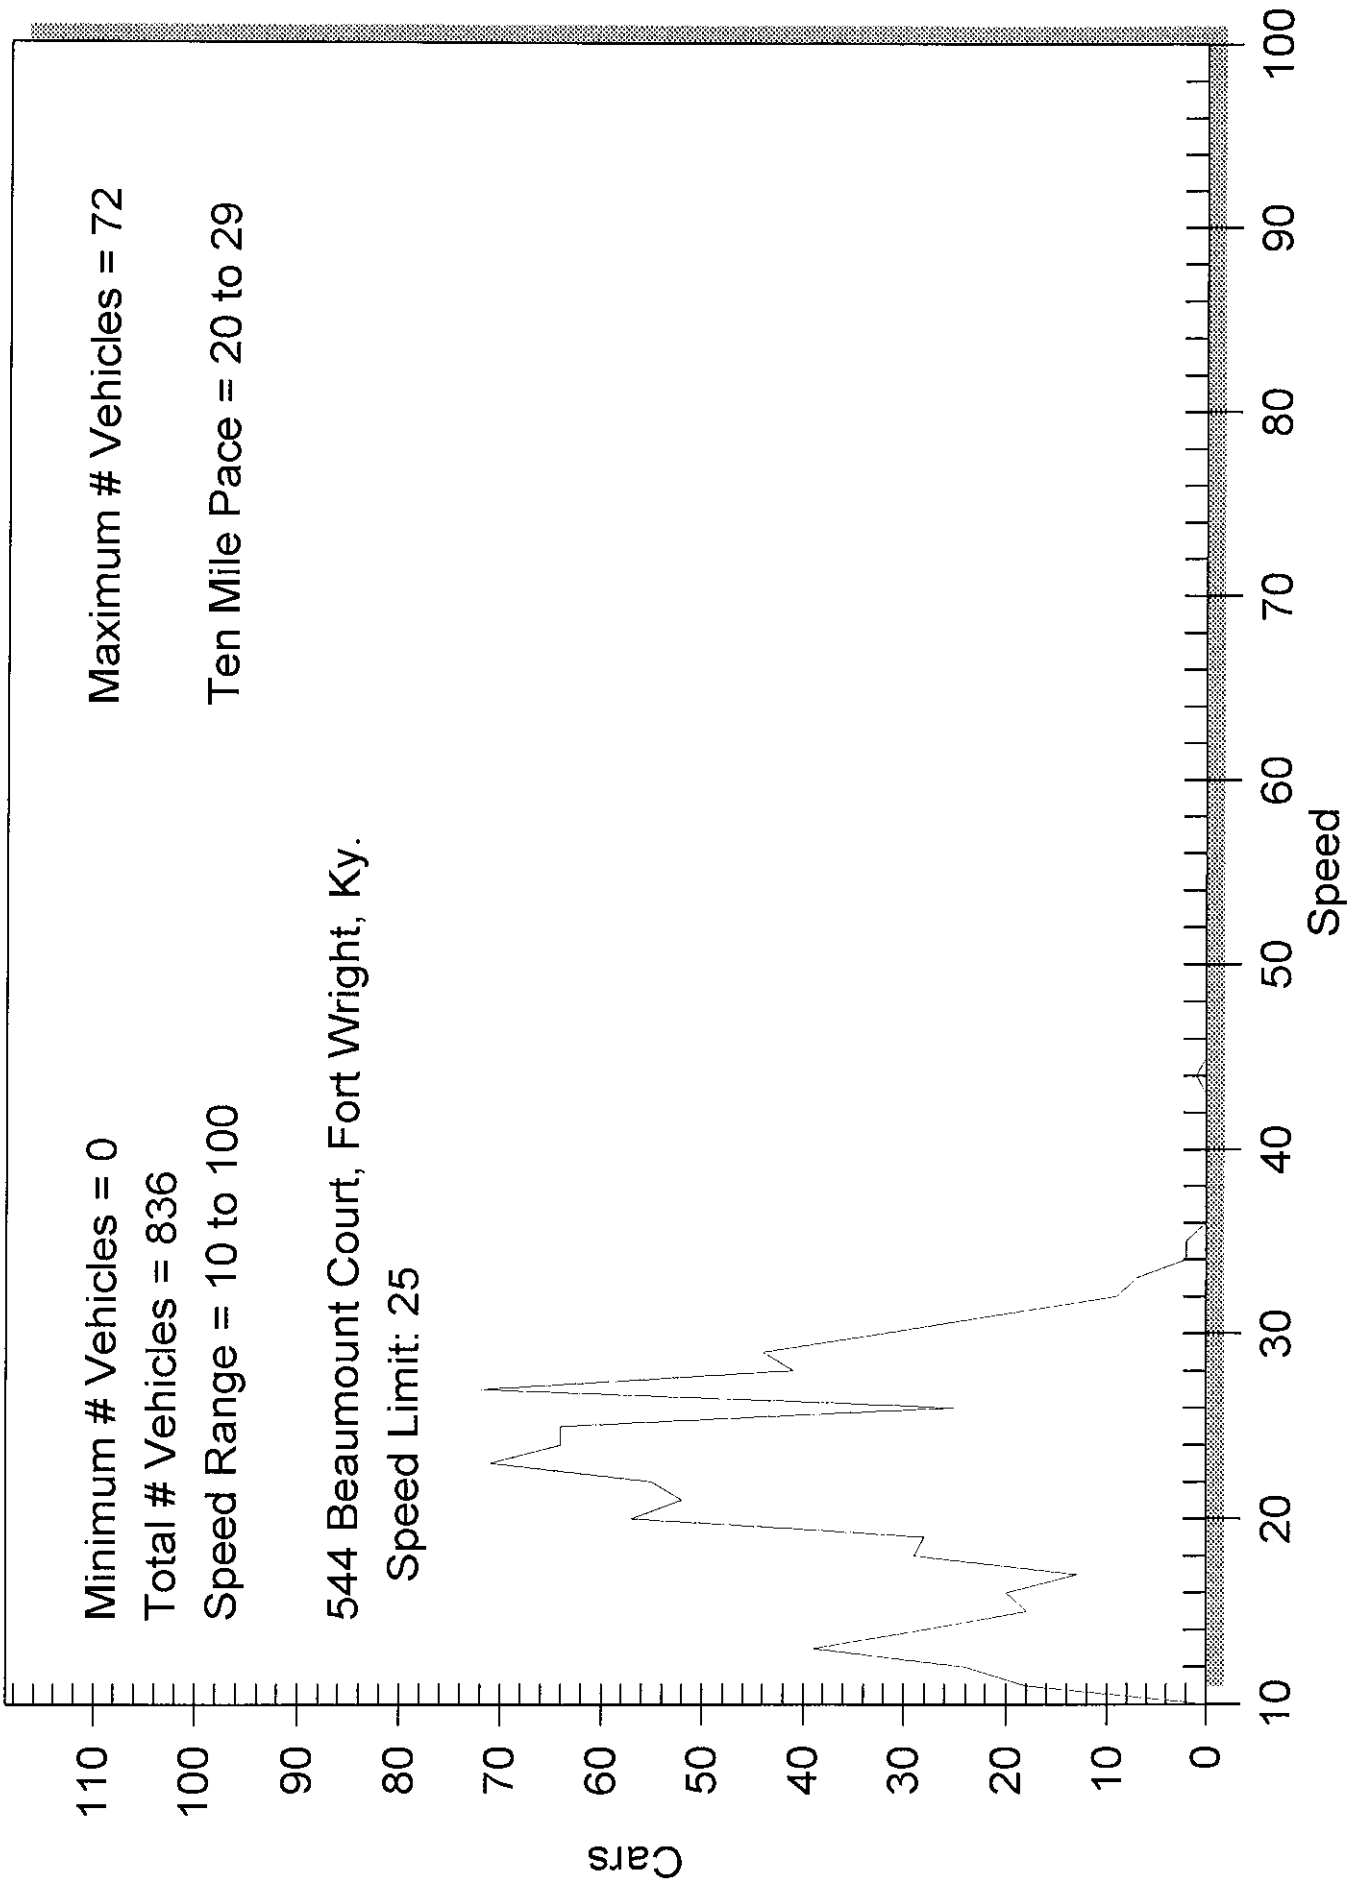

Cars vs. Speed

FILENAME: <07082117 544 BEAUMOUNT COURT, FORT WRIGHT, KY. (BOTH).DAT>

Minimum # Vehicles = 0
Total # Vehicles = 836
Speed Range = 10 to 100
Maximum # Vehicles = 72
Ten Mile Pace = 20 to 29

544 Beaumont Court, Fort Wright, Ky.
Speed Limit: 25