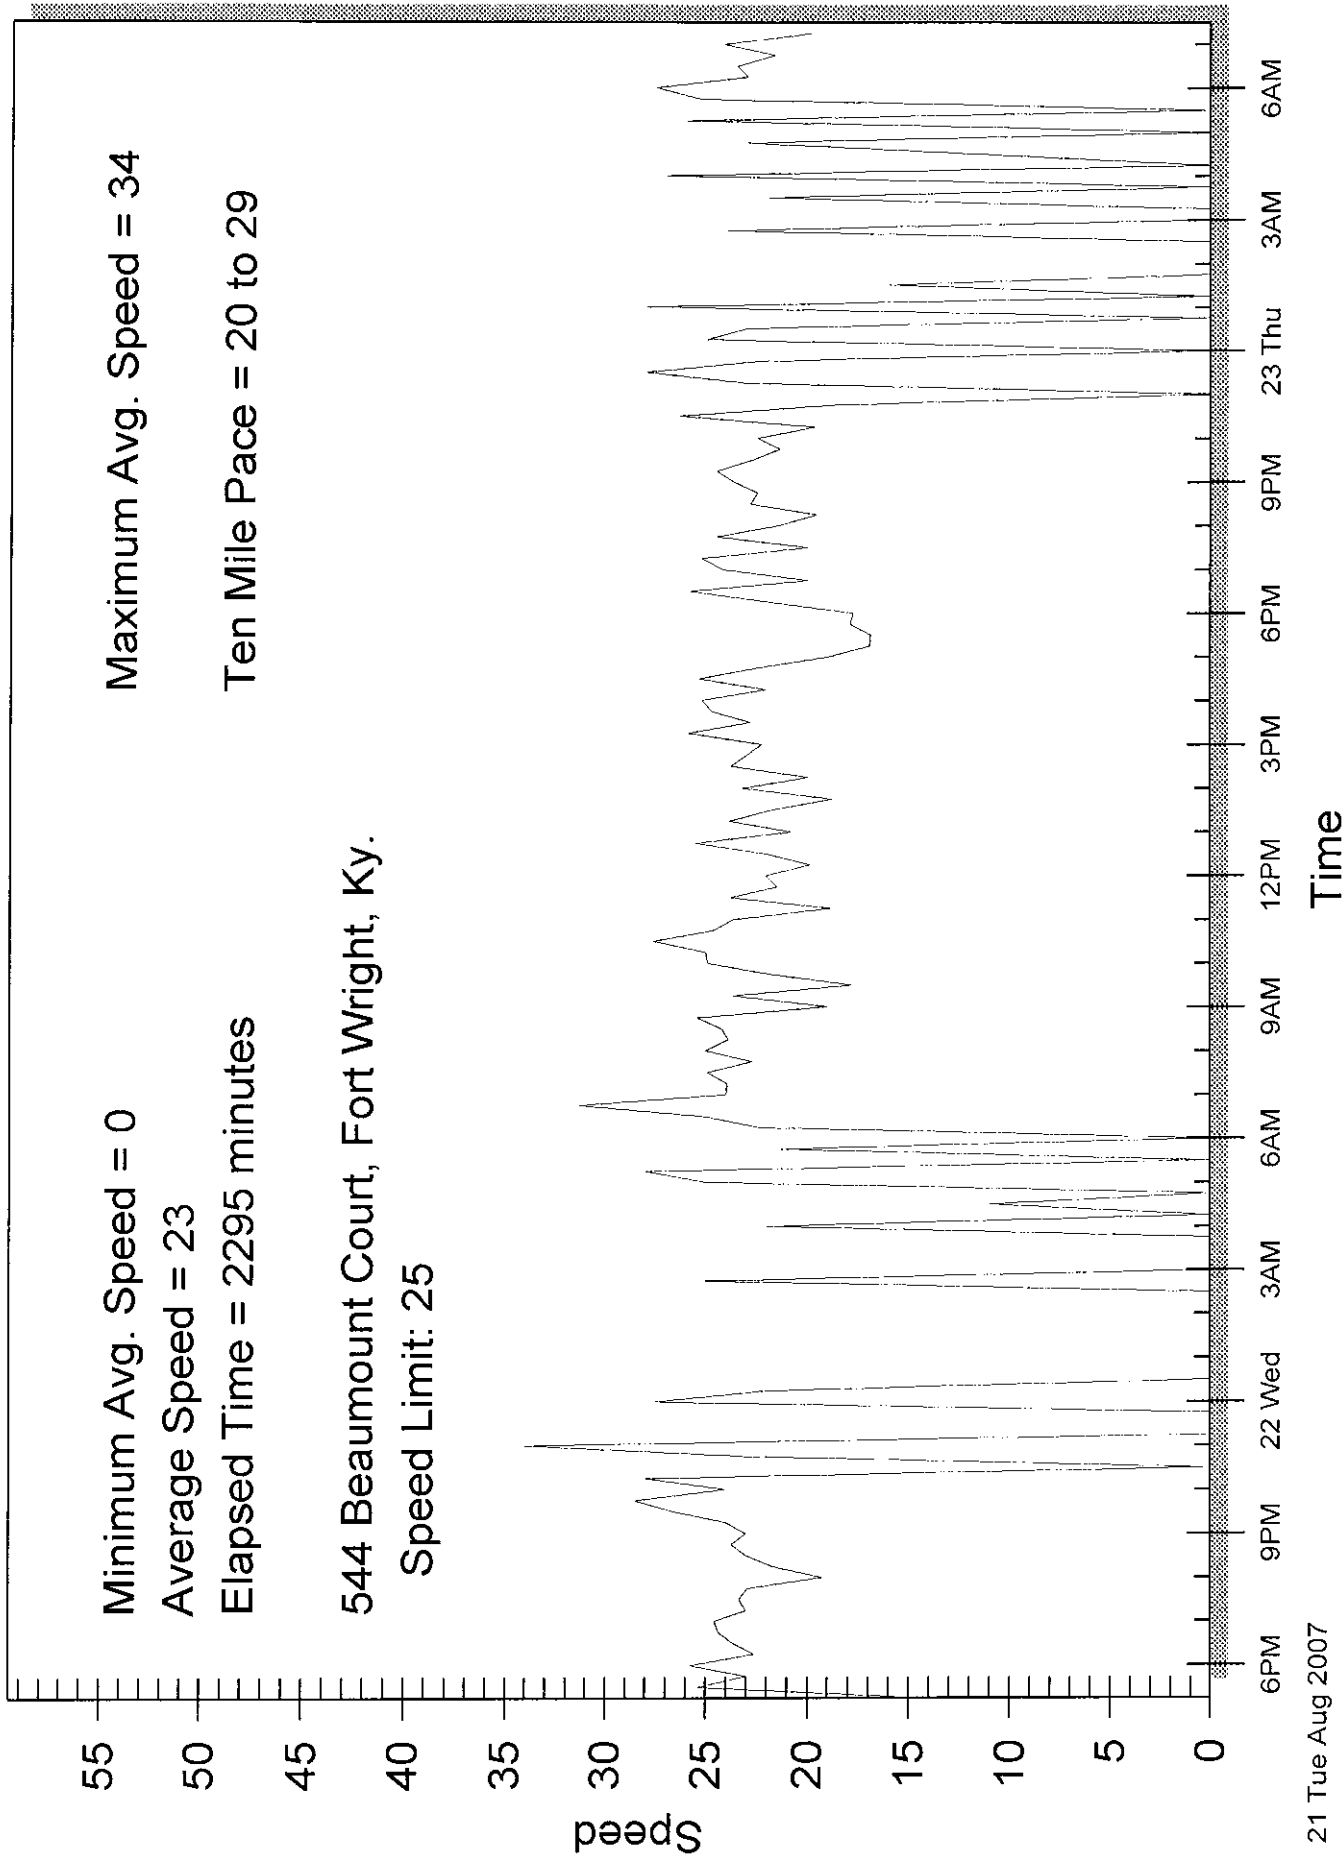

Speed vs. Time

FILENAME: <07082117 544 BEAUMOUNT COURT, FORT WRIGHT, KY. (BOTH).DAT>

Minimum Avg. Speed = 0

Maximum Avg. Speed = 34

Average Speed = 23

Elapsed Time = 2295 minutes

Ten Mile Pace = 20 to 29

544 Beaumont Court, Fort Wright, Ky.

Speed Limit: 25